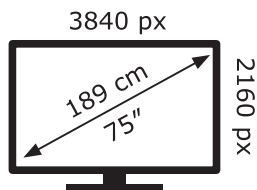

**ENERG** ⚡

**LG Electronics**

75NANO866PA

**130** kWh/1000h

ABCDEF**G**

**217** kWh/1000h

2019/2013