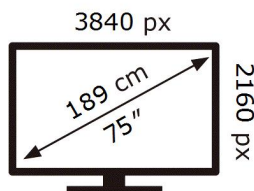

ENERG

SAMSUNG

TQ75Q80DAT

134 kWh/1000h

ABCDEF **G**

324 kWh/1000h

2019/2013